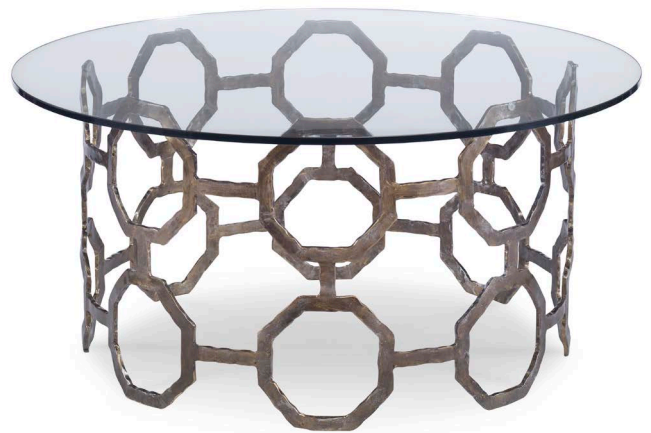

**HM1319 BANGLE COCKTAIL TABLE**

W 40 D 40 H 19

Wrought Iron with Gold Leaf Base and Glass Top

**HM1259 FRENZY COCKTAIL TABLE**

W 38 D 38 H 18

Forged Iron with Bronze Textured Finish and Glass Top

**HM1317C ESCAPE COCKTAIL TABLE**