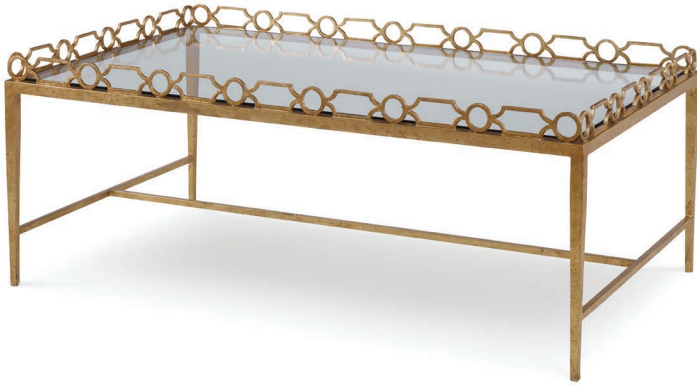

**HM1304 SUSPEND COCKTAIL TABLE**

W 50 D 32 H 18

Clear Acrylic Base with Rustic Lacquered Top

**HM1305 SUSPEND LAMP TABLE**

W 24 D 24 H 25

Clear Acrylic Base with Rustic Lacquered Top

**HM1306 SUSPEND CONSOLE TABLE**

W 72 D 18 H 32

Clear Acrylic Base with Rustic Lacquered Top

**HM1322C REGENT COCKTAIL TABLE**

W 46.5 D 27.5 H 18

Black and Gold Leaf with Glass Top

**HM1322L REGENT CHAIRSIDE TABLE**

W 27.5 D 27.5 H 25

Black & Gold Leaf with Glass Top