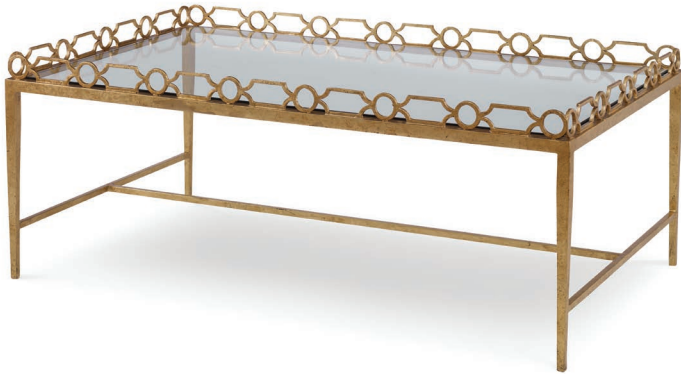

W 40 D 22 H 19.25

Hand Forged Iron with French Iron Finish and Inset Tempered Glass Top and Shelf

**HM1334K BROCK OVAL COCKTAIL TABLE**

W 56 D 26 H 19

Hand Forged Iron with French Iron Finish and Inset Tempered Glass Top and Shelf

**HM1319 BANGLE COCKTAIL TABLE**

W 40 D 40 H 19

Wrought Iron with Gold Leaf Base and Glass Top

**HM1259 FRENZY COCKTAIL TABLE**

W 38 D 38 H 18

Forged Iron with Bronze Textured Finish and Glass Top

**HM1317C ESCAPE COCKTAIL TABLE**

W 41.75 D 41.75 H 20

Antique Gold Leaf with Glass Top and Shelf

**HM1322C REGENT COCKTAIL TABLE**

W 46.5 D 27.5 H 18

Black and Gold Leaf with Glass Top

**HM1307 TANGLE COCKTAIL TABLE**

W 50 D 32 H 18

Textured Forged Iron with Gold Leaf and Glass Top

**HM1013C TAVERN COCKTAIL TABLE**

W 54 D 28 H 19

Natural Iron Base with Inlaid Wood Top

**HM1022 REGAL COCKTAIL TABLE**

W 42 D 42 H 21.75

Iron Base with Mahogany Inlaid Top

**HM1031C MALCOLM COCKTAIL TABLE**