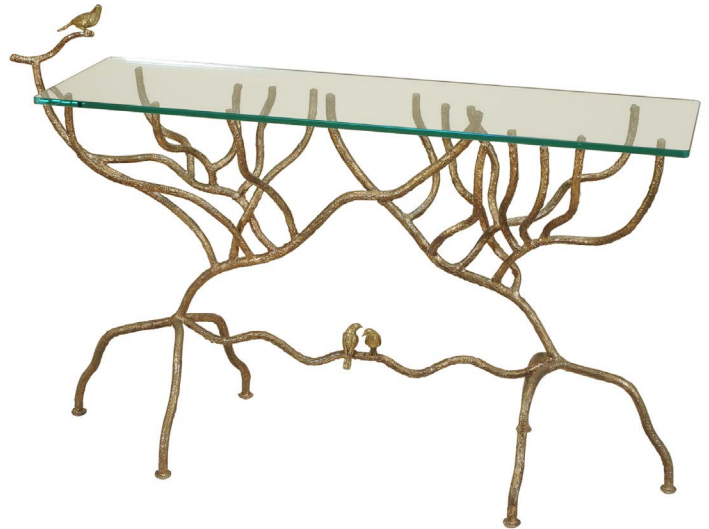

8137-34 BRANCH CONSOLE TABLE

W 61 D 19 H 40

Textured Bark Finished Iron Console Table with Glass
Top, Bird Motifs